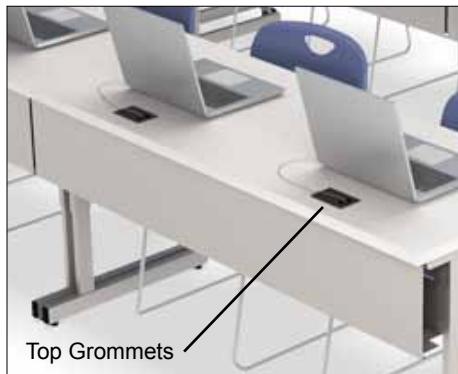

Medley Training Room Tables

FOR ASSISTANCE IN ORDERING – CALL TOLL FREE: 1 (877) 363-8387 (PST)
Fax: 1 (909) 336-9537 (PST)

**It's Easy!
Print,
Select,
Then Fax.**

1. Print these PDF Pages
2. Select Table Size A, B, C, etc. and Qty. Detail Height, Adjustability, and if Wire Management Trough is Required.
3. Select one of the 6 price options
4. Select Top Color – 24 Choices
5. Select Edge Color – 9 Choices
6. Select Base Paint Color – 7 Choices
7. Review Select Caster Option – Casters DO NOT Effect Table Height.
8. Review Desk Top Grommet Options by Size, Based on Table Length.
9. Complete Company Info and Credit Card Detail. Add PO# if Required for Payment

HPL is the Most Durable Conference Table Surface Available. It is the same material you see at Home Depot in the Kitchen Counter top Dept from Formica and others.

If you broke a piece over your knee the wood sub-straat material woud break while the HPL skin would only bend. It is non porous and more scratch, mar, or heat resistant than any other conference table surface.