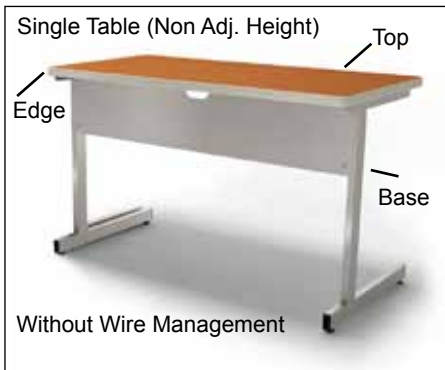

Medley Training Room Tables

FOR ASSISTANCE IN ORDERING – CALL TOLL FREE: 1 (877) 363-8387 (PST)
Fax: 1 (909) 336-9537 (PST)

**It's Easy!
Print,
Select,
Then Fax.**

1. Print these PDF Pages
2. Select Table Size A, B, C, etc. and Qty. Detail Height, Adjustability, and if Wire Management Trough is Required.
3. Select one of the 6 price options
4. Select Top Color – 24 Choices
5. Select Edge Color – 9 Choices
6. Select Base Paint Color – 7 Choices
7. Review Select Caster Option – Casters DO NOT Effect Table Height.
8. Review Desk Top Grommet Options by Size, Based on Table Length.
9. Complete Company Info and Credit Card Detail. Add PO# if Required for Payment

- Fixed Height or Adjustable Height. All with Modesty Panels
- 23 Sizes, 21 Colors / Finishes, 9 Edge Colors, 7 Base Paints.
- Options for Casters and Table Top Grommets and Wire Management
- Pricing Quoted with Free Delivery – for Six or More Tables

HPL is the Most Durable Conference Table Surface Available. It is the same material you see at Home Depot in the Kitchen Counter top Dept from Formica and others.

If you broke a piece over your knee the wood sub-straat material woud break while the HPL skin would only bend. It is non porous and more scratch, mar, or heat resistant than any other conference table surface.

Fixed Height or Adjustable Height – All with Modesty Panels. 23 Sizes, 24 Colors / Finishes, 9 Edge Colors, 7 Base Paints.
Options for casters, table top grommets as well as wire management. Pricing based on orders of six or more tables.