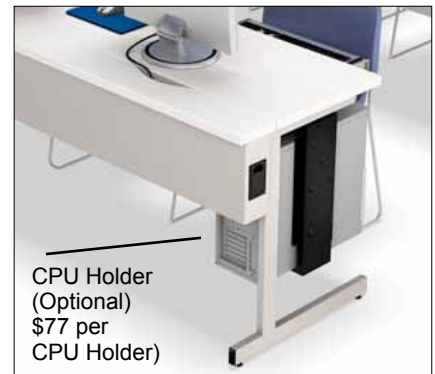

Medley Training Room Tables

FOR ASSISTANCE IN ORDERING – CALL TOLL FREE: 1 (877) 363-8387 (PST)
Fax: 1 (909) 336-9537 (PST)

**It's Easy!
Print,
Select,
Then Fax.**

1. Print these PDF Pages
2. Select Table Size A, B, C, etc. and Qty. Detail Height, Adjustability, and if Wire Management Trough is Required.
3. Select one of the 6 price options
4. Select Top Color – 24 Choices
5. Select Edge Color – 9 Choices
6. Select Base Paint Color – 7 Choices
7. Review Select Caster Option – Casters DO NOT Effect Table Height.
8. Review Desk Top Grommet Options by Size, Based on Table Length.
9. Complete Company Info and Credit Card Detail. Add PO# if Required for Payment

- Fixed Height or Adjustable Height. All with Modesty Panels
- 23 Sizes, 21 Colors / Finishes, 9 Edge Colors, 7 Base Paints.
- Options for Casters and Table Top Grommets and Wire Management
- Pricing Quoted with Free Delivery – for Six or More Tables

HPL is the Most Durable Conference Table Surface Available. It is the same material you see at Home Depot in the Kitchen Counter top Dept from Formica and others.

If you broke a piece over your knee the wood sub-straat material woud break while the HPL skin would only bend. It is non porous and more scratch, mar, or heat resistant than any other conference table surface.