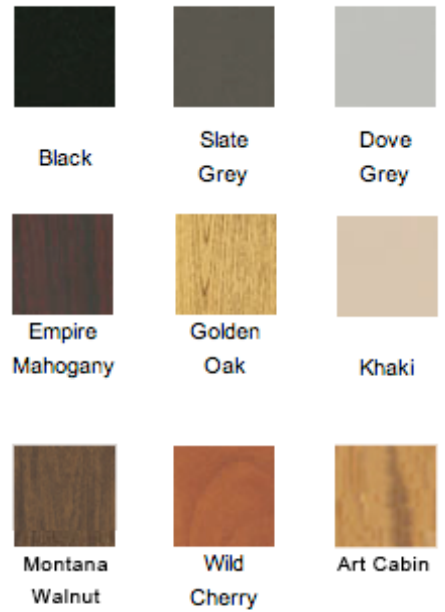

2. Top Finish Color _____ (See page 3 for choices)

3. PVC Edge Color _____ (See page 3 for choices)

4. Metal Base Paint Color _____ (See page 3 for choices)

5. Options: Casters – Add \$24 per Table

Top Grommets – For the 30 to 60" Width Table, Add \$12 per Table (One Centered Grommet)

Billing Address (if different than shipping) _____

HIGH PRESSURE LAMINATE TOP COLORS

• Choose any of these 21 finishes for top

PVC EDGE COLOR CHOICES

METAL BASE PAINT CHOICES

CPU Holder
(Optional)
\$77 per
CPU Holder)